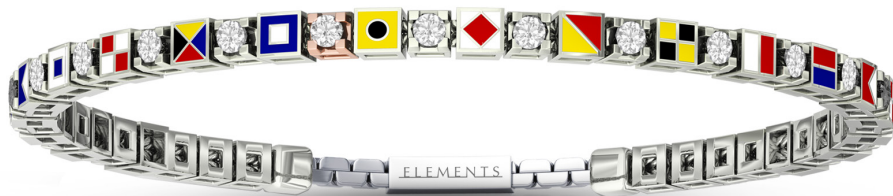

modello brevettato patentato

DonnaOro

ELEMENTS

Complementi e Bracciali

This bracelet signifies an embrace, a bond
And its circularity refers to the evolution and continuity of a relationship.

Soft or hard steel in gold or silver,
they are the basic form, ready to be embellished with jewels
or enriched with different accessories.