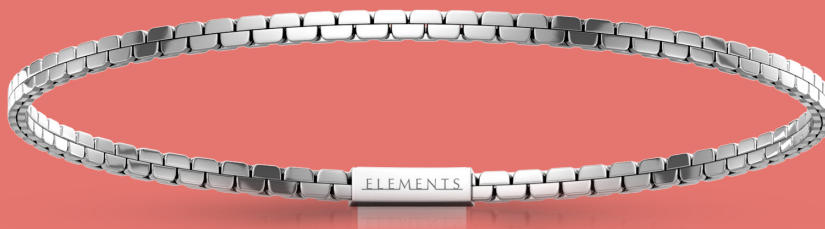

DonnaOro

ELEMENTS

Whatever you can do,
or dream of doing, start it.
Boldness has genius, power and magic in it.

Start now.

(Johann Wolfgang von Goethe)

modello brevettato patented