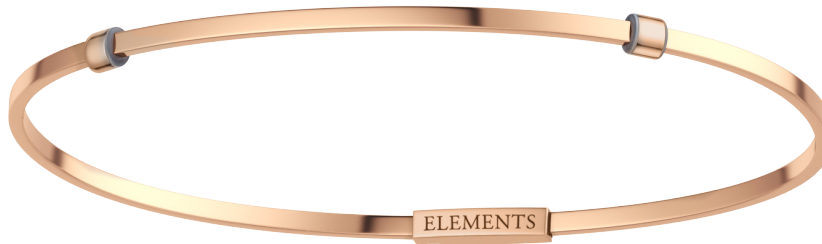

modello brevettato patented

Illed Core - White Gold 18 kt

DFBF7522_S

DFBF7522_M

DFBF7522_L

DFBF7522_XL

blister

Illed Core - Pink Gold 18 kt

DFBF7523_S

DFBF7523_M

DFBF7523_L

DFBF7523_XL

blister

Hollow Core - White Gold 18 kt

Pink Gold Clasp 18 kt

DFBF4106_S